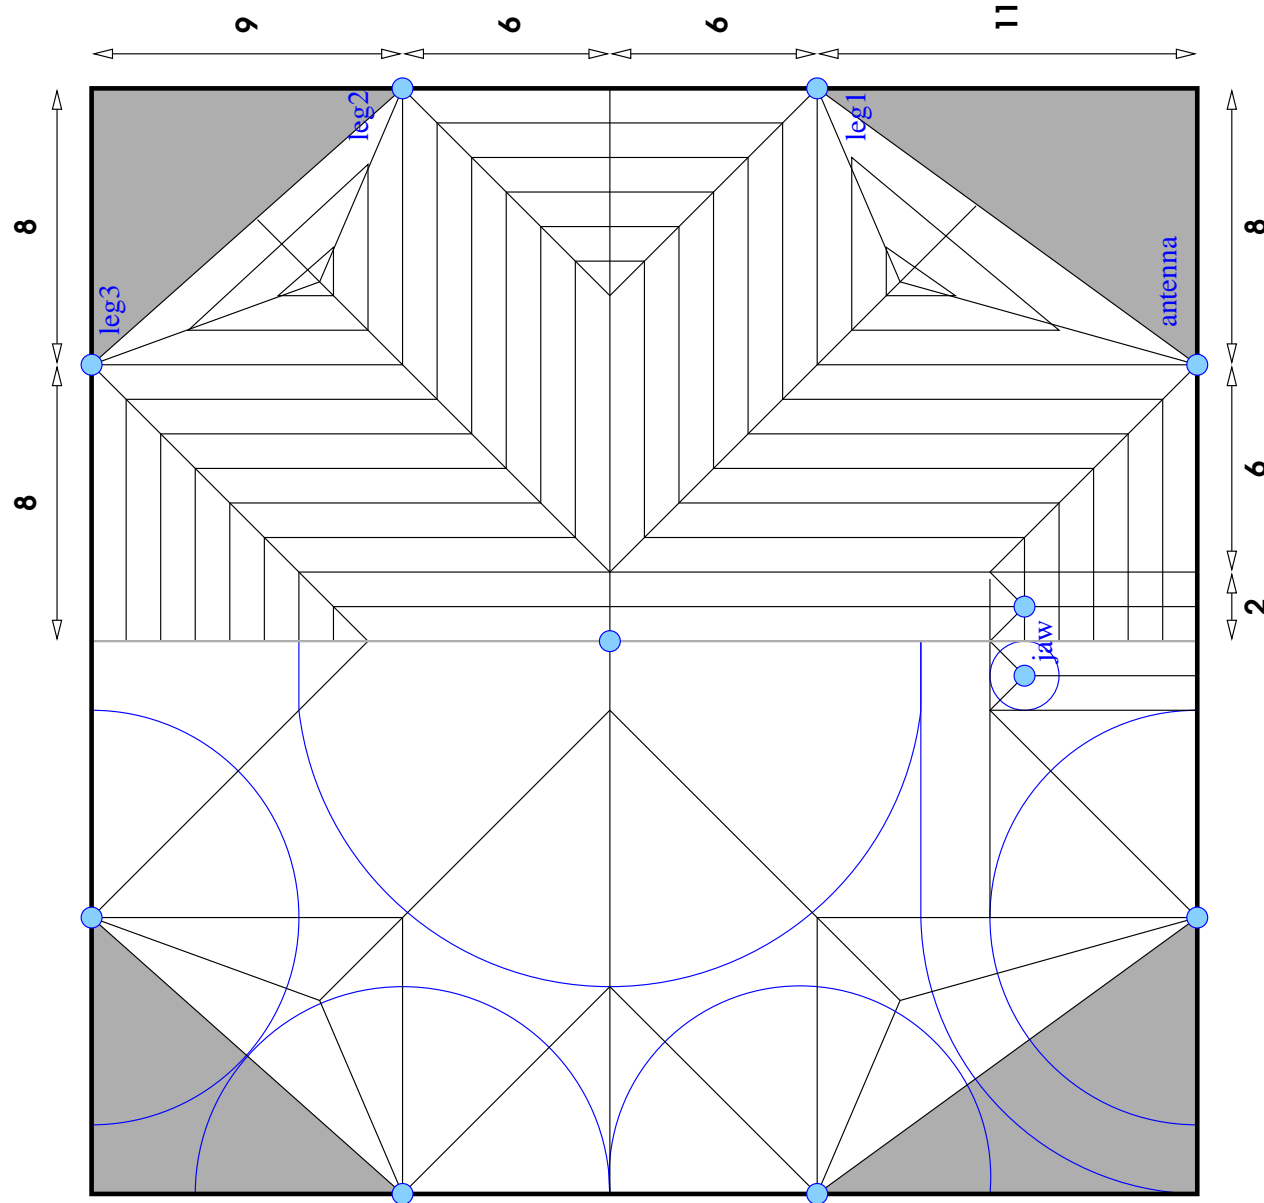

Ant Crease Pattern

Marc Vigo 2009